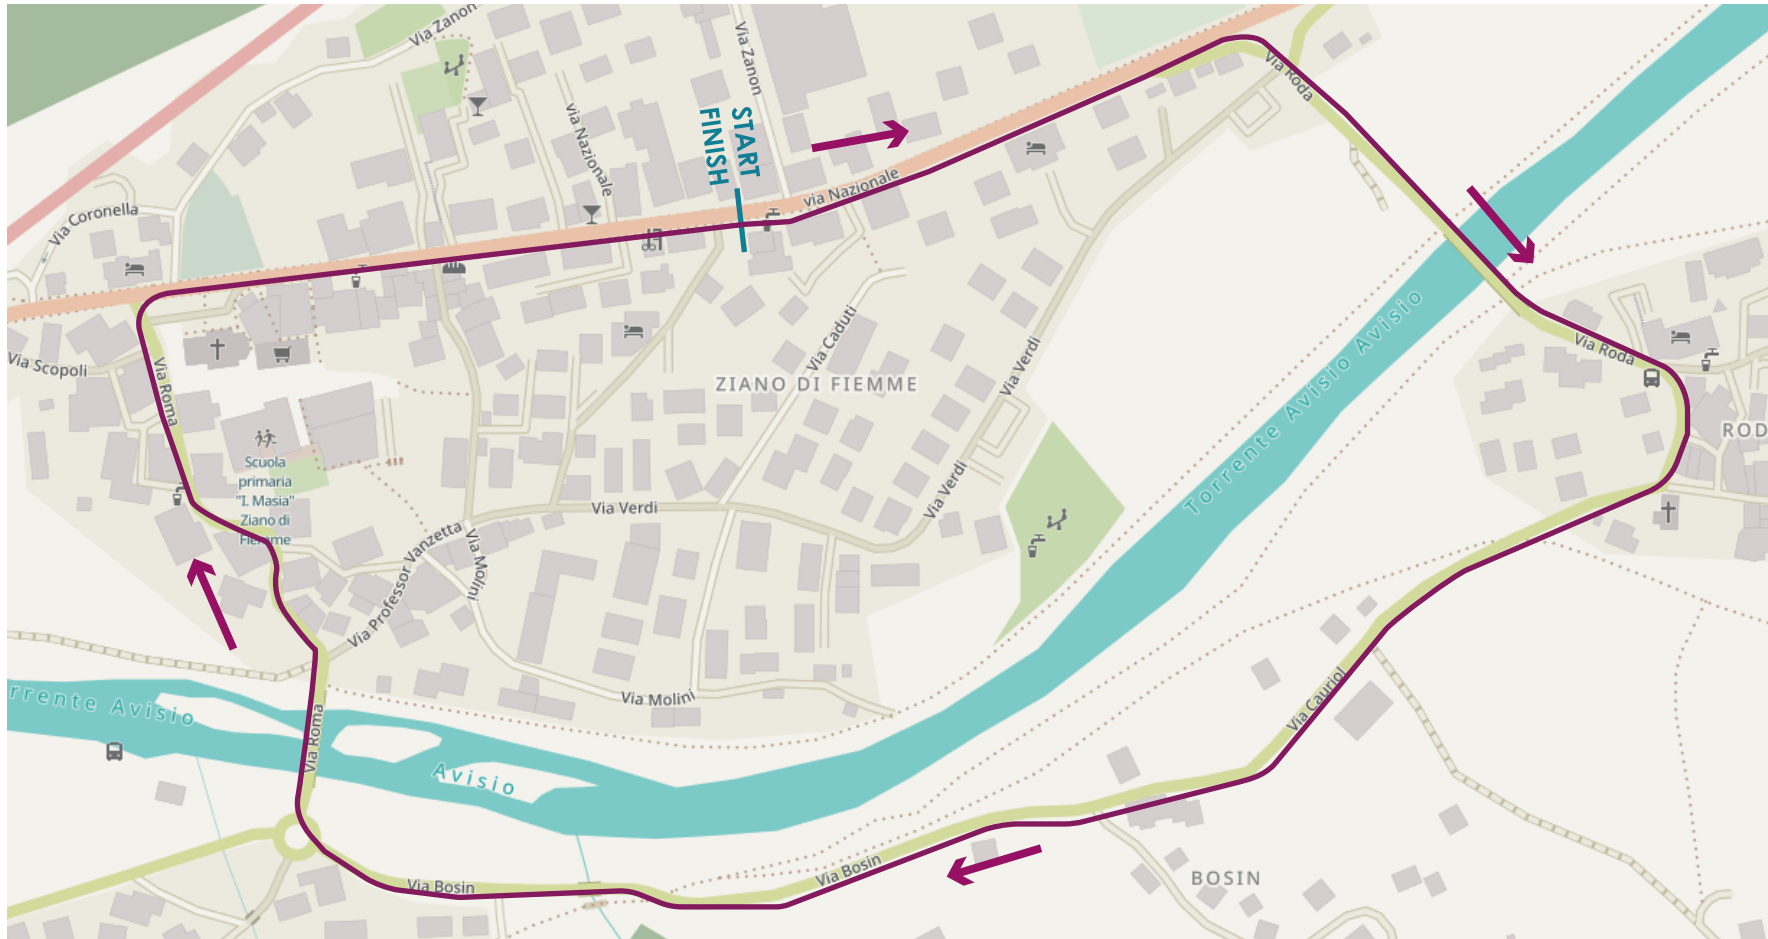

MASS START FT 10/15 KM | JUNIOR & SENIOR
FRIDAY 8.09.2023 - ZIANO DI FIEMME

COURSE
DETAILS

| | |
|--------------------|---------|
| DISTANCE | 2,24 km |
| ASCENT | 16 m |
| DESCENT | 17 m |
| START HIGH | 958 m |
| FINISH HIGH | 958 m |
| MIN HIGH | 946 m |
| MAX HIGH | 960 m |